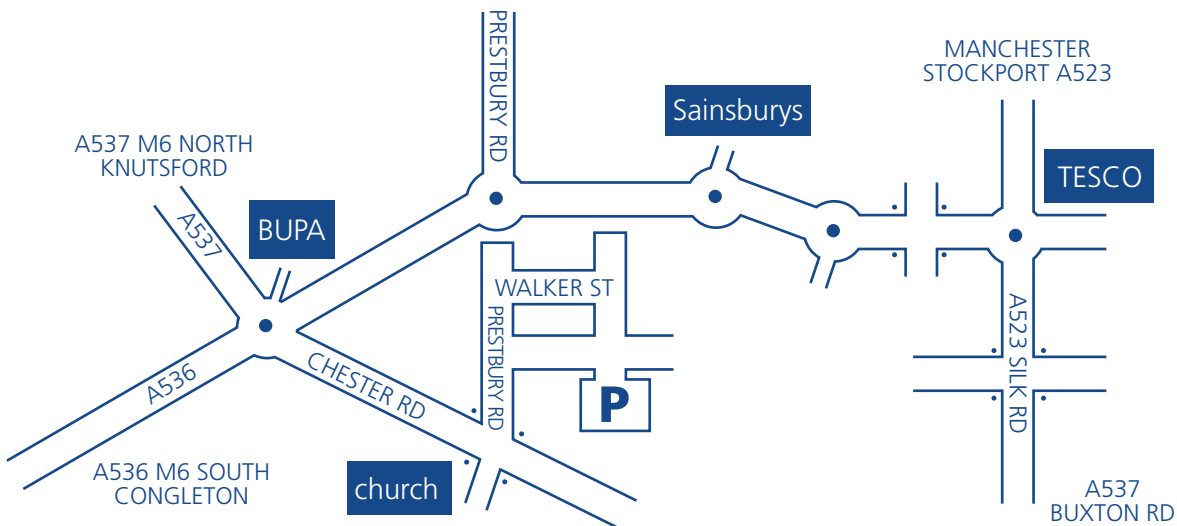

From A523 Manchester/Stockport

Follow A523 Macclesfield. At Tesco roundabout turn right and follow straight through traffic lights onto Hibel Rd. Straight on through 3 roundabouts. At 4th roundabout turn left into Chester Rd. Follow to traffic lights. Turn left into Prestbury Rd, 2nd right into Walker Street. WW offices are located on the right hand side.

From the South

Exit M6 J17 follow A534 Congleton, then A536 Macclesfield. At traffic lights continue straight on, At roundabout take 4th exit into Chester Rd. Follow to traffic lights. Turn left into Prestbury Rd, 2nd right into Walker Street. WW offices are located on the right hand side.

From A523 Leek

Follow A523 Macclesfield. Pass Arighi Bianchi on right/Railway Station on left straight through traffic lights. At roundabout turn left and following straight through traffic lights onto Hibel Rd. Straight on through 3 roundabouts. At 4th roundabout turn left into Chester Rd. Follow to traffic lights. Turn left into Prestbury Rd, 2nd right into Walker Street. WW offices are located on the right hand side.

Unfortunately, we cannot offer parking at our premises as space is limited. However, parking is available on the public car park at the bottom of Riseley Street.

Head Office:

Walker House, 1 Walker Street, Macclesfield SK10 1BH
Telephone: 01625 508100 Facsimile: 01625 508101
email: ww@wickland-westcott.co.uk

London Office:

2 Cross Keys Close, London, W1U 2DF
Telephone: 0207 224 2071
Facsimile: 0207 486 6324